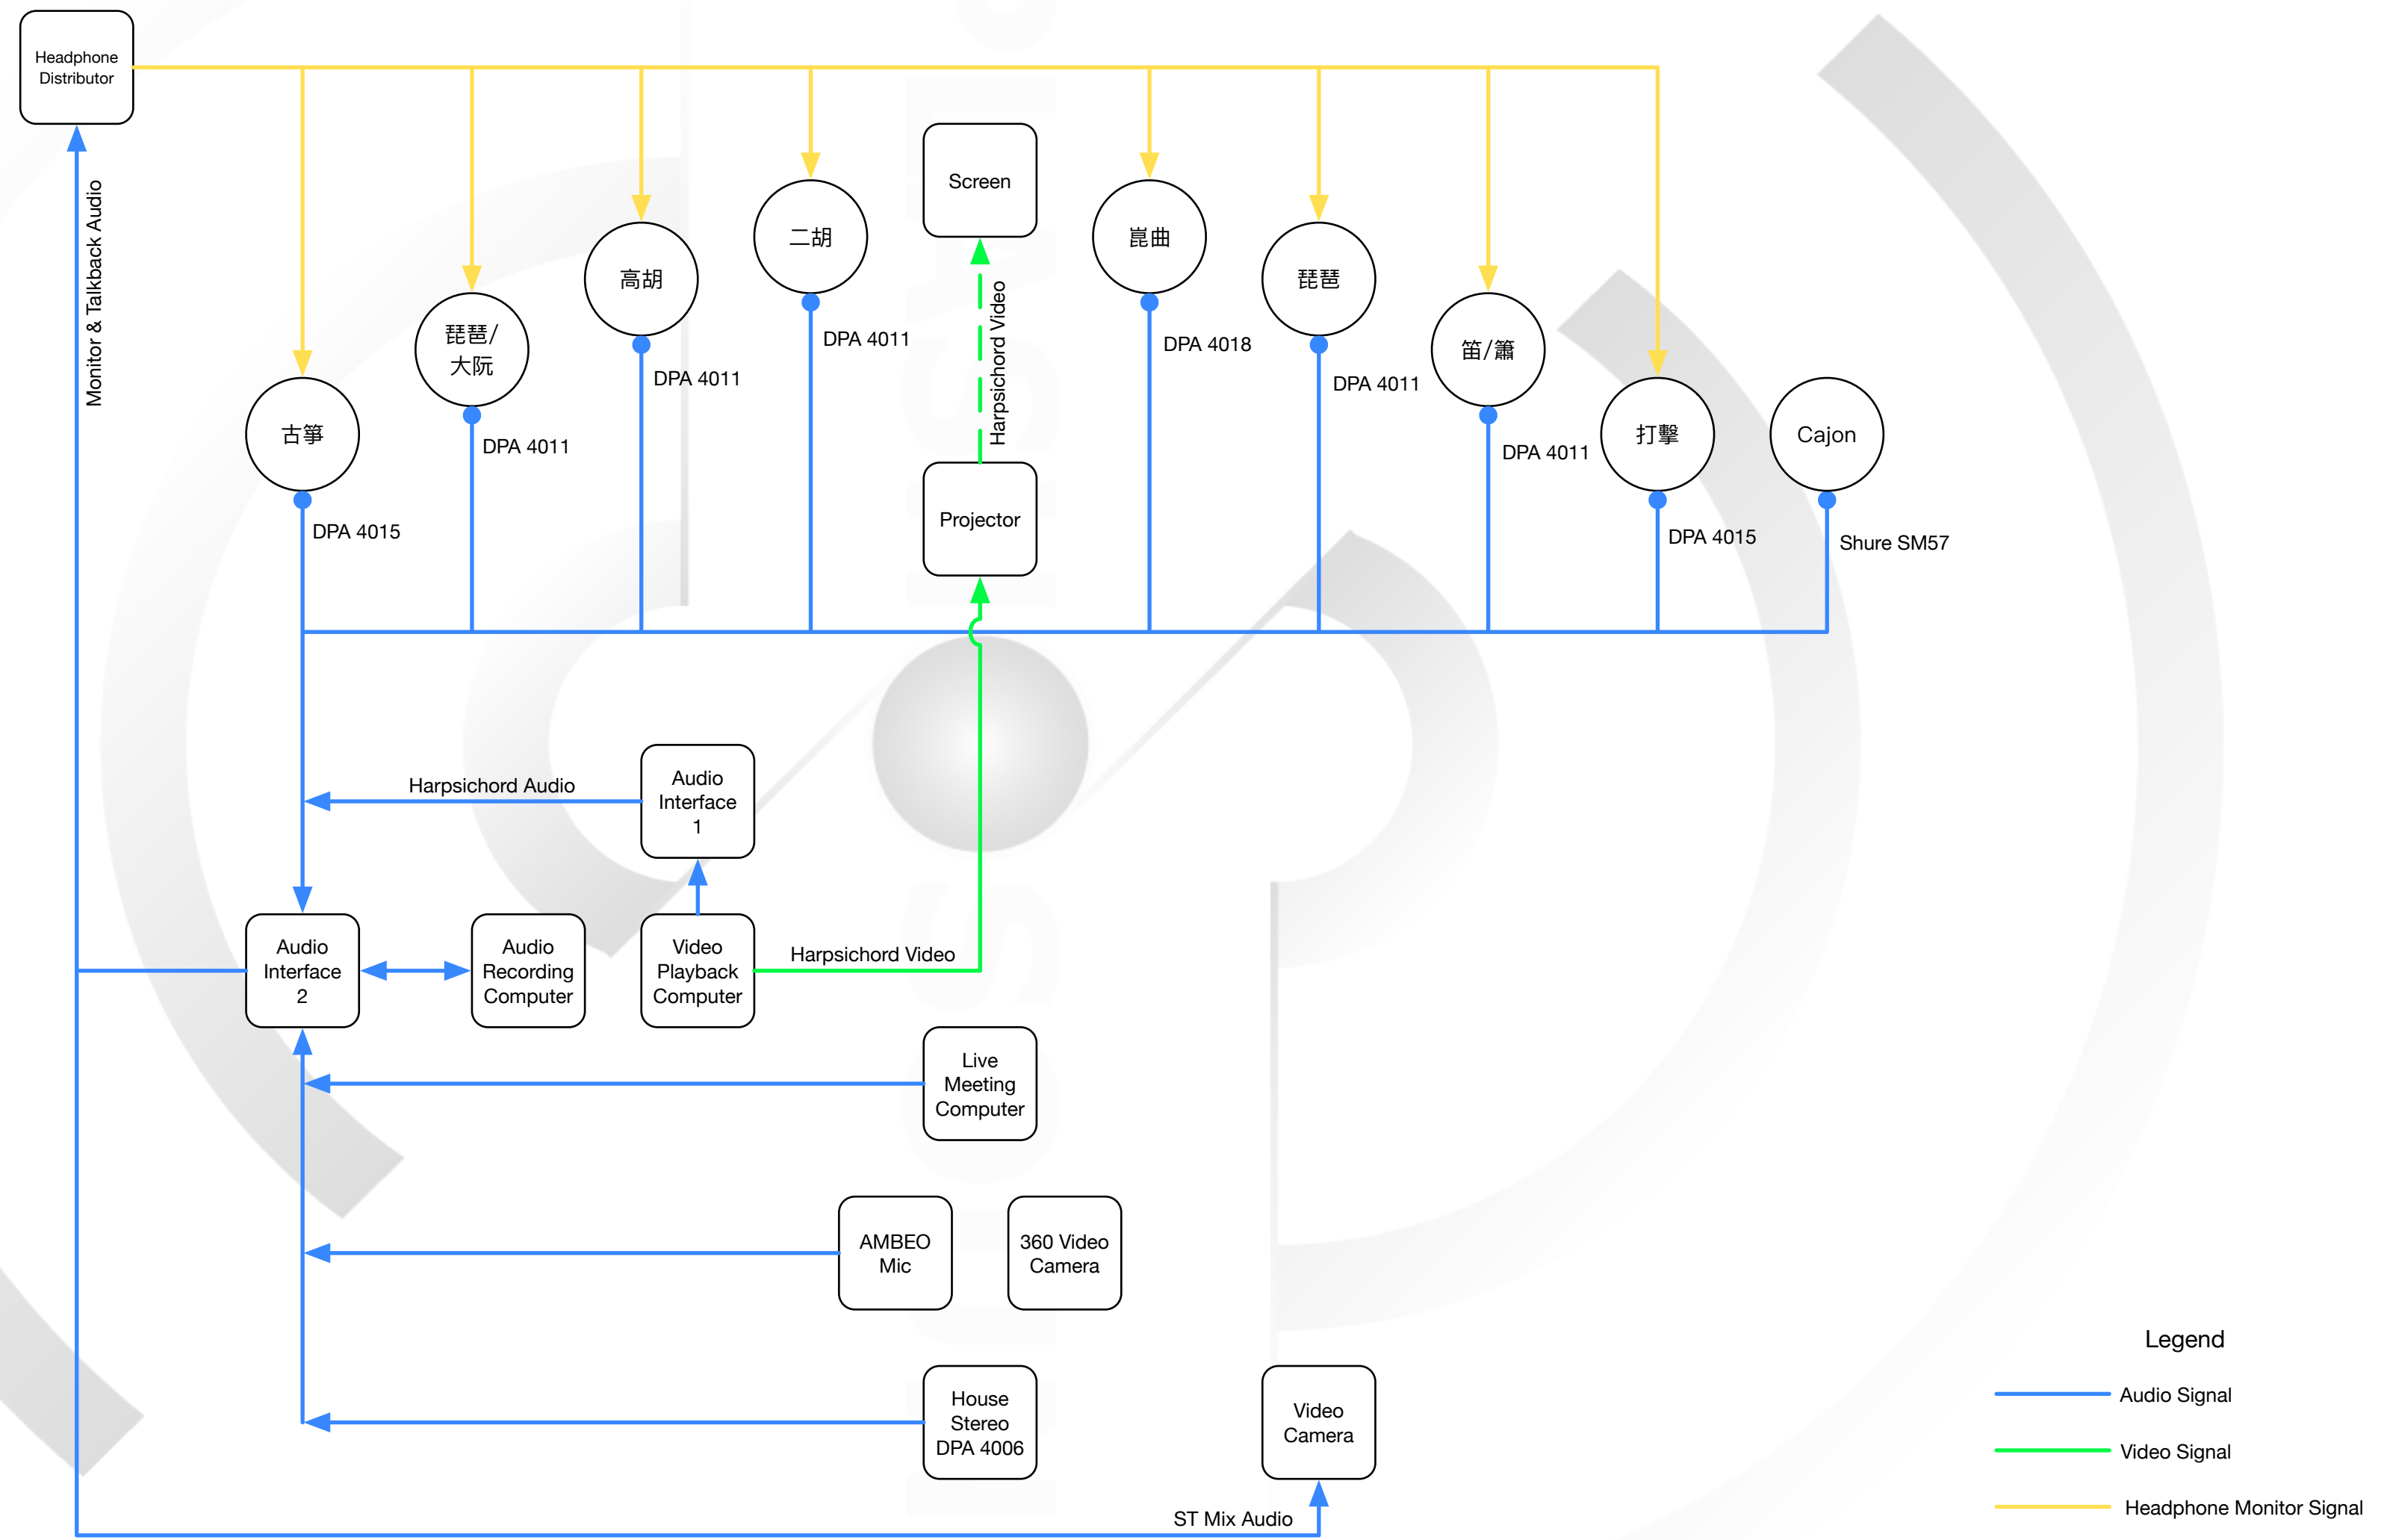

《五行》 Enhancing the Cycle of Five Elements - Wu Xing

Long-distance experimental crossing boundaries concert - system layout

Director: Hsuan Chang Kitano

Design by: Splash Sound

Draw by: YCYang

Engineer: YCYang

2020-05-11 v1.1

www.splashsound.net